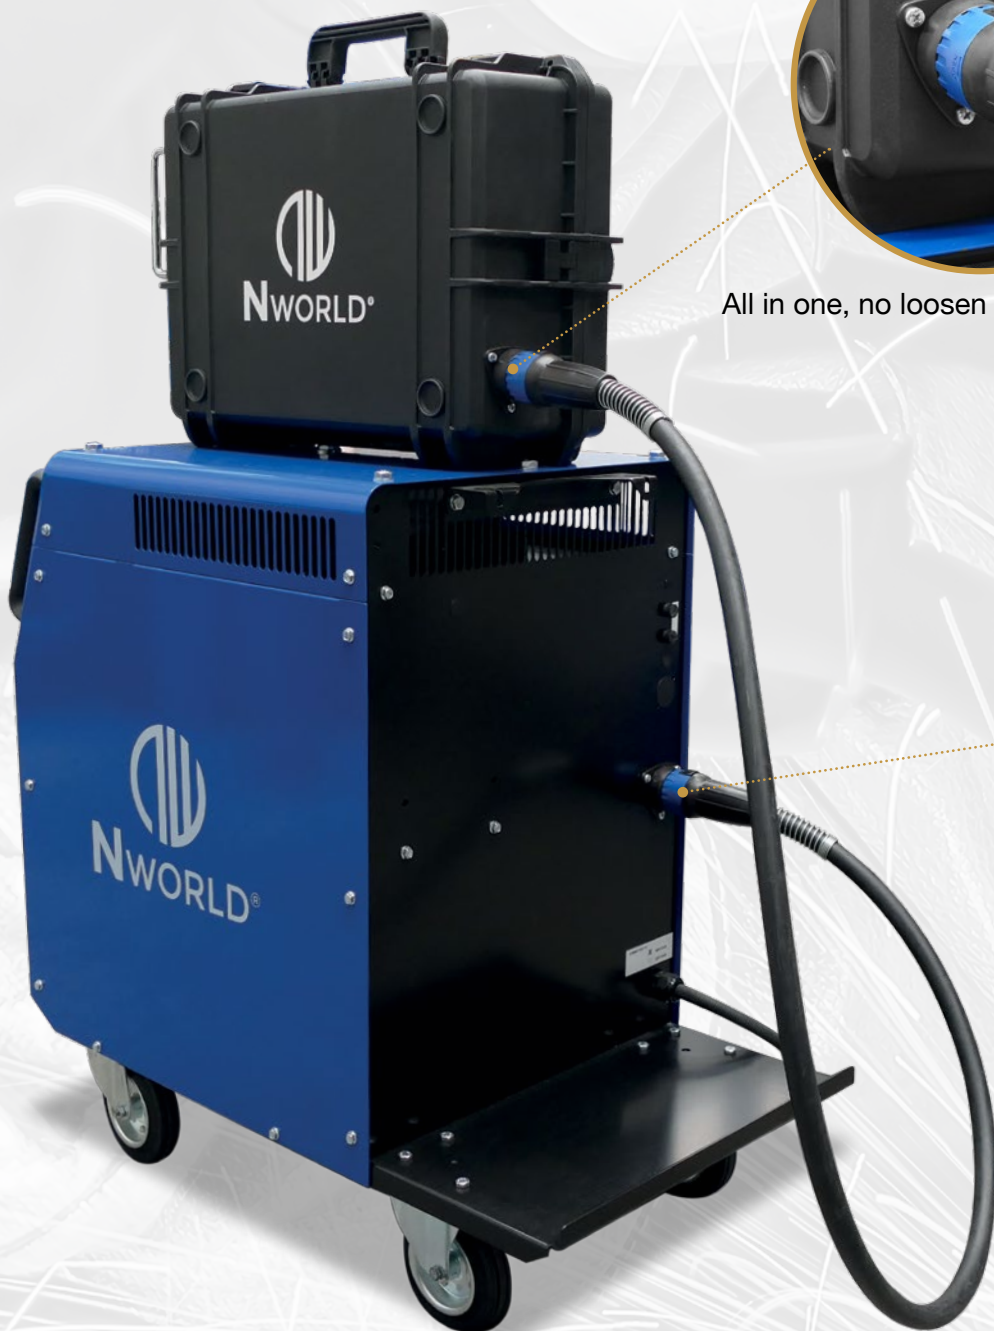

FLY AND PANEL

All in one, no loosen wires and gas tube

One shot, security gas valve

TURN to the
FUTURE

FLY MALE CENTRAL ADAPTOR

Male adaptor for coaxial cable.

SPECIAL FLY F/M CENTRAL ADAPTOR

Special central F/M adaptor for coax cable

PANEL CENTRAL FEMALE

Female Panel central adaptor, with security gas valve.

PANEL CENTRAL MALE

Male Panel central adaptor.