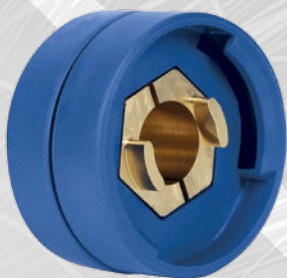

FEMALE PANEL

Can be adapted to any generator and feeder into the world market, without making any changes.