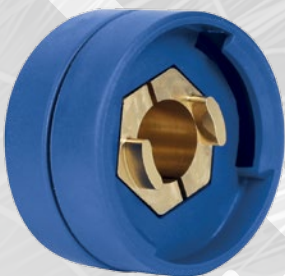

CENTRAL ADAPTOR

Fly and panel connection with central adaptor all in one. Adaptable on both generator and wire feeder side

CENTRAL ADAPTOR

Central adaptor to connect one cable to the other one, or to repair the cable.

COAXIAL CABLES

Easy to connect

Impossible to disconnect without pressing the two safety buttons

Possibility to extend the cables, or rejoin them after a break

TURN ^{to the}
FUTURE

COAX FLY MALE ADAPTOR

Male adaptor for coaxial cable.

COAX FLY FEMALE ADAPTOR

Female adaptor for coaxial cable.

PANEL FEMALE

Can be adapted to any generator and feeder into the world market, without making any changes.

PANEL MALE

Can be adapted to any generator and feeder into the world market, without making any changes.

FLY AND PANEL

All in one, no loosen wires and gas tube

One shot, security gas valve

TURN to the
FUTURE

FLY MALE CENTRAL ADAPTOR

Male adaptor for coaxial cable.

SPECIAL FLY F/M CENTRAL ADAPTOR

Special central F/M adaptor for coax cable