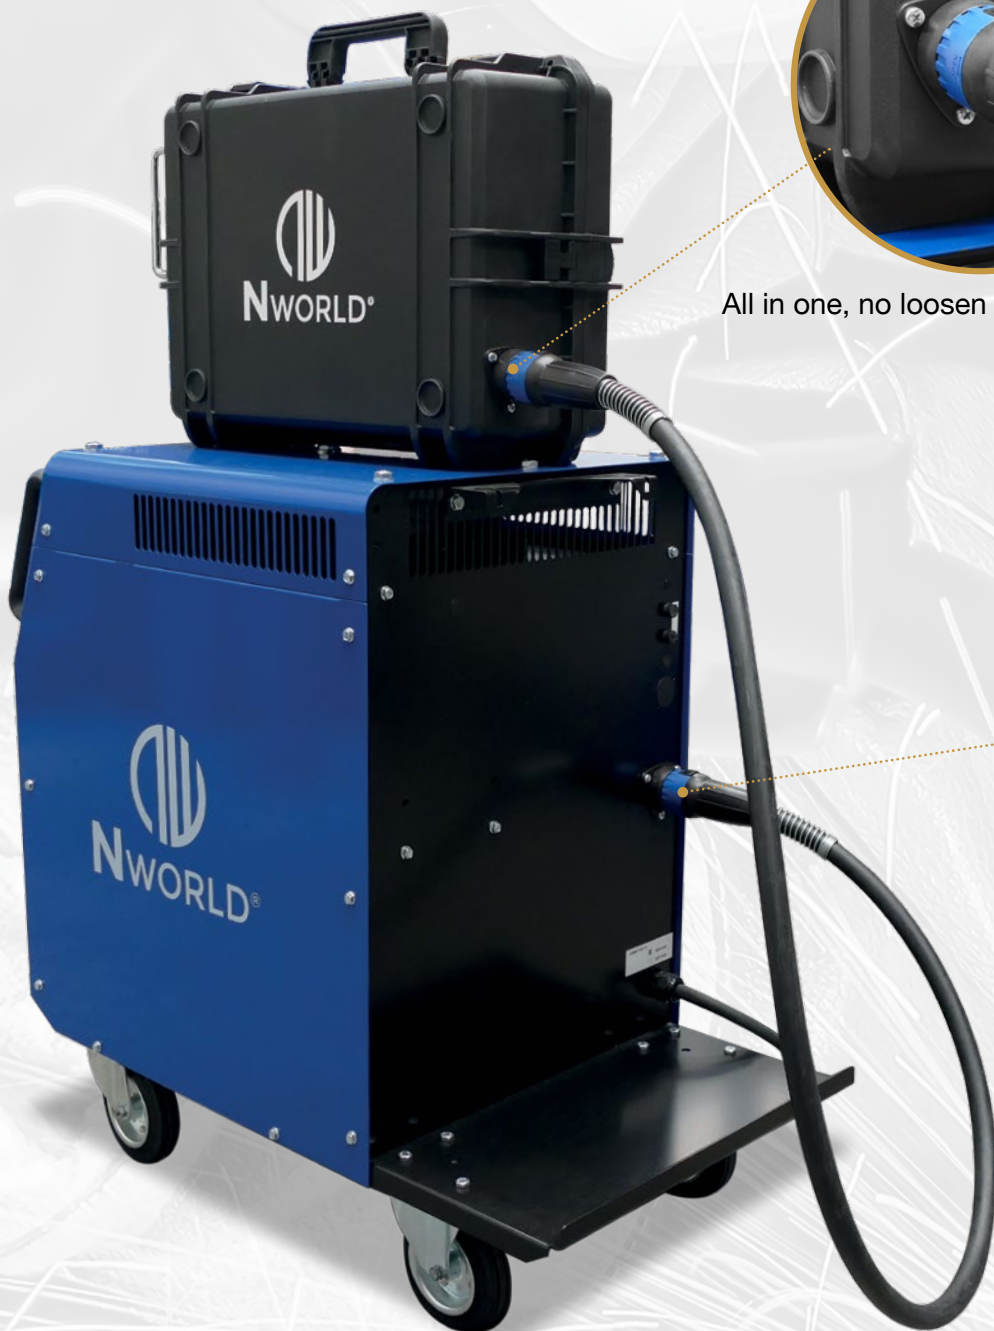

CENTRAL ADAPTOR

Fly and panel connection with central adaptor all in one. Adaptable on both generator and wire feeder side

CENTRAL ADAPTOR

Central adaptor to connect one cable to the other one, or to repair the cable.

COAX FLY FEMALE ADAPTOR

Female adaptor for coaxial cable.

PANEL FEMALE

Can be adapted to any generator and feeder into the world market, without making any changes.

PANEL MALE

Can be adapted to any generator and feeder into the world market, without making any changes.

FLY AND PANEL

All in one, no loosen wires and gas tube

One shot, security gas valve

TURN to the
FUTURE

FLY MALE CENTRAL ADAPTOR

Male adaptor for coaxial cable.

SPECIAL FLY F/M CENTRAL ADAPTOR

Special central F/M adaptor for coax cable