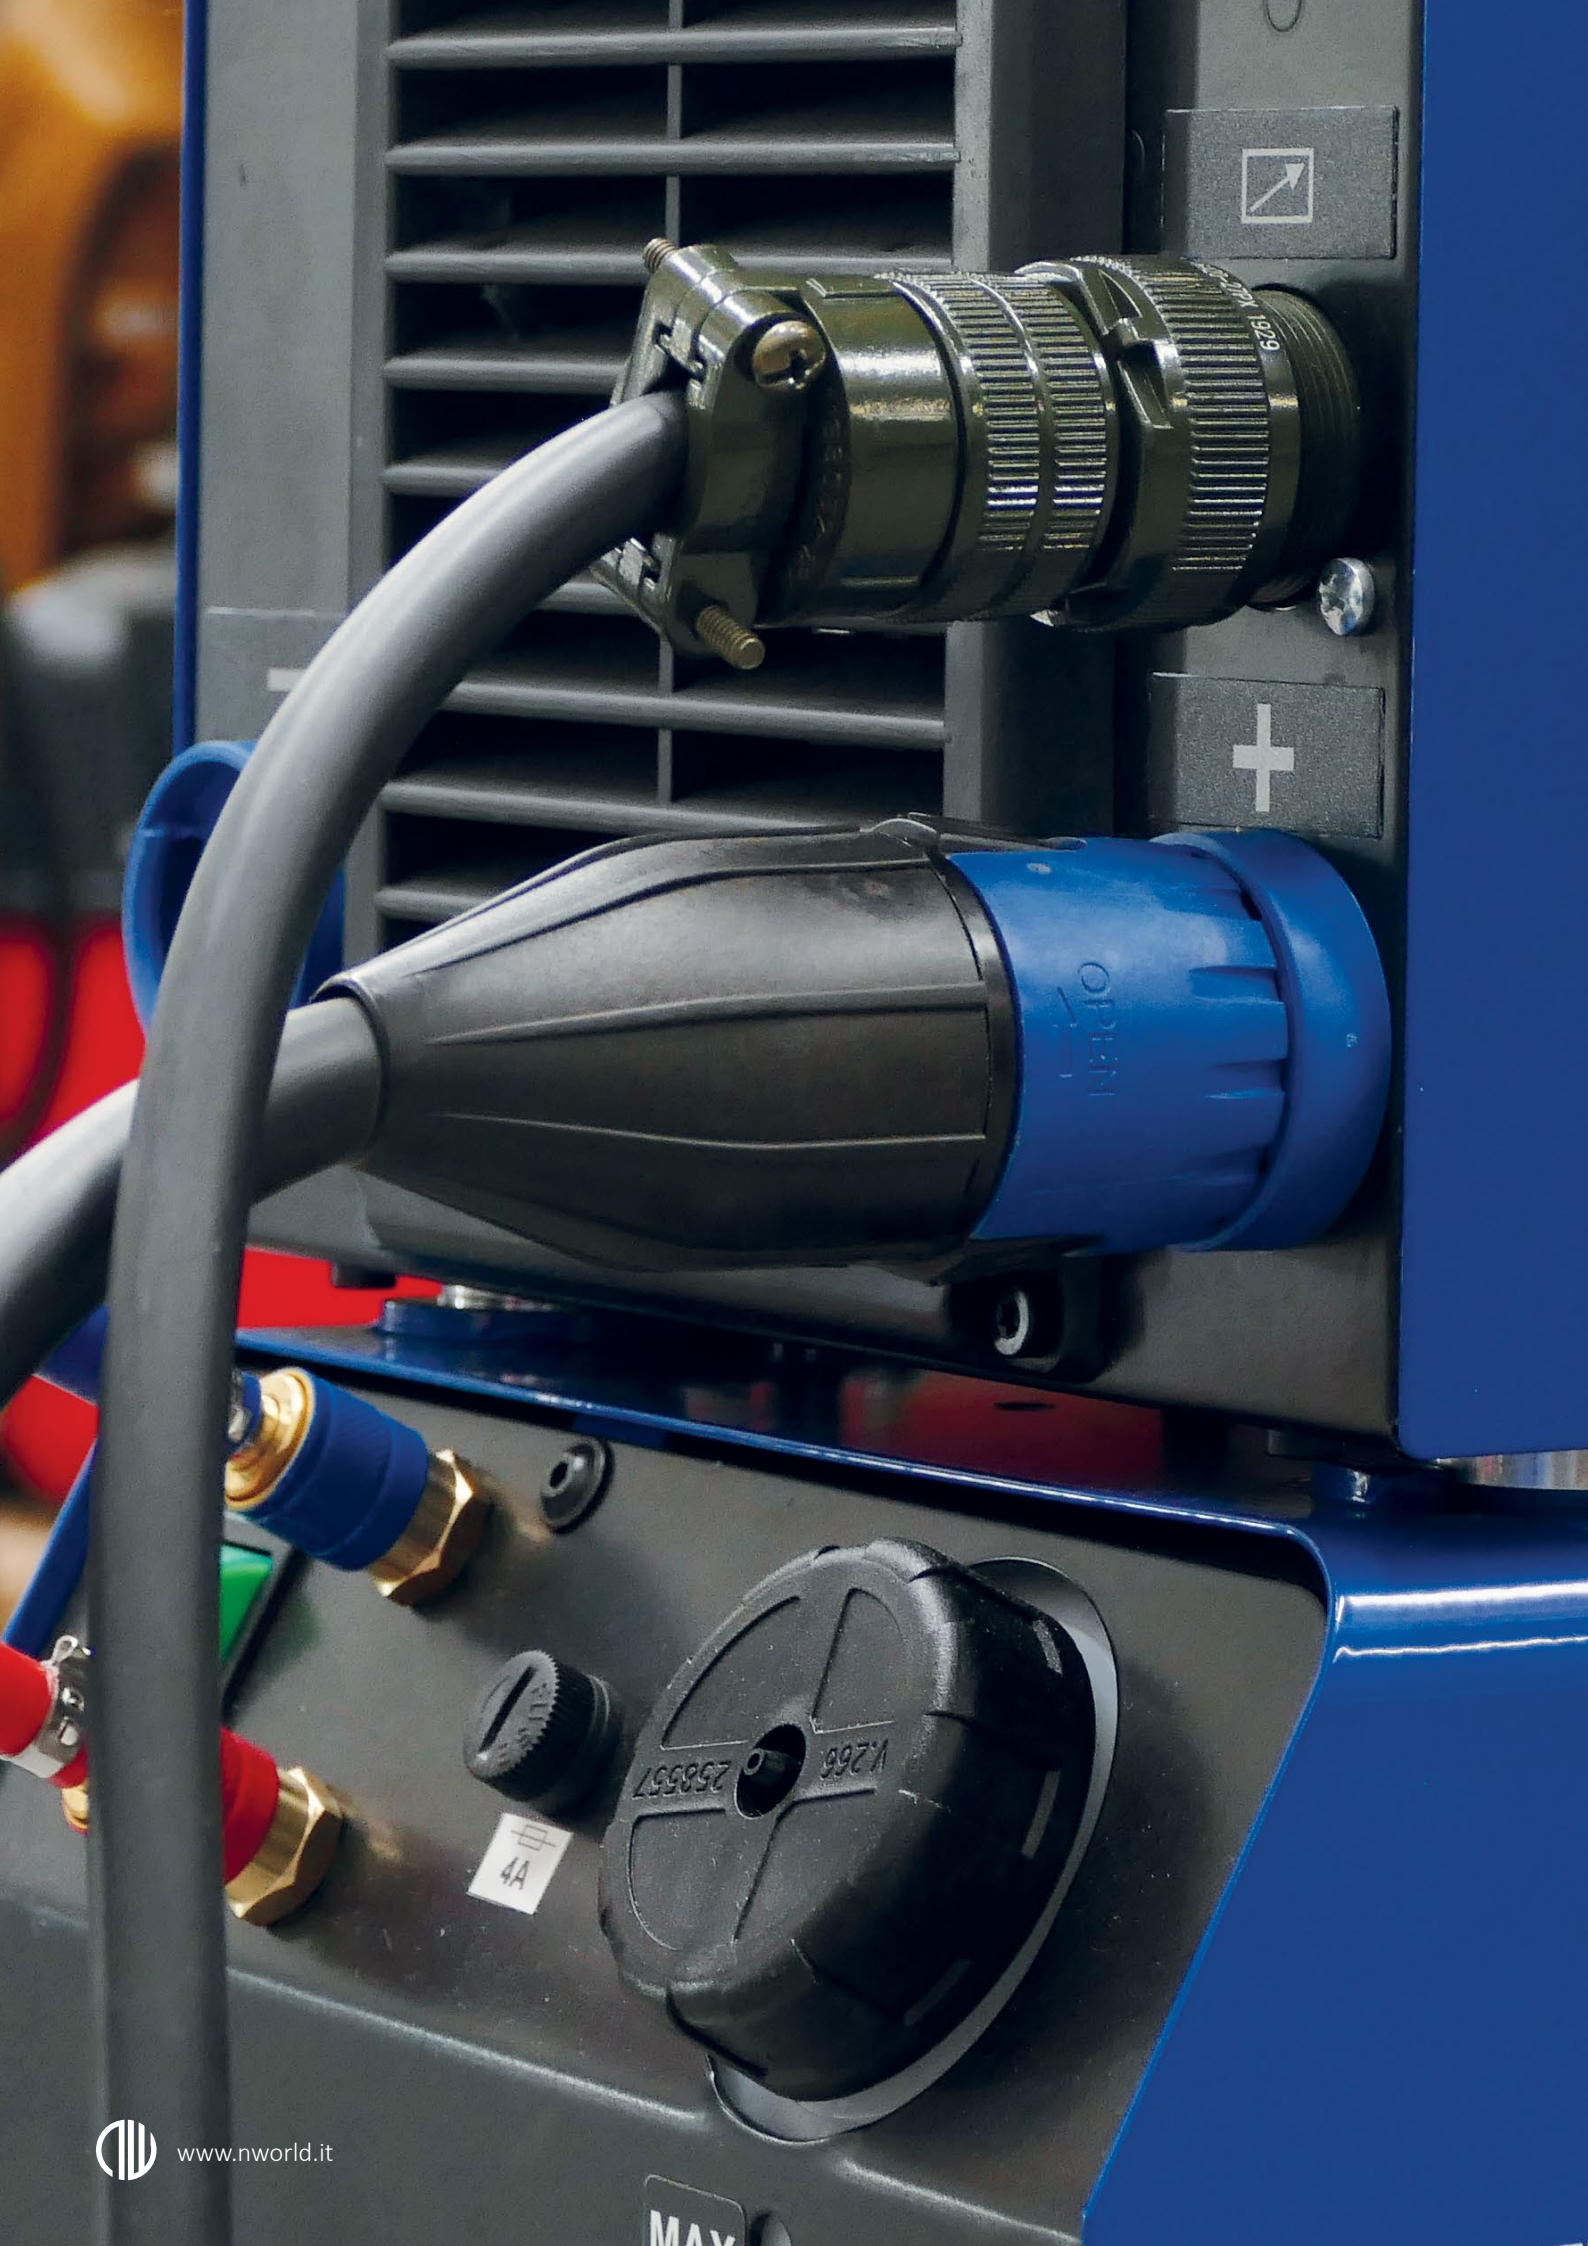

EASY TO DISCONNECT

A-D-1

TURN TO THE FUTURE

www.nworld.it

PRESS

and TURN

SIMPLE PROCESS TO ENSURE THE CABLE DURABILITY
AND INCREASE THE SAFETY OF THE OPERATOR

PLUG

PRESS

TURN

Pressing the two buttons on both sides and turning the body of the adaptor, you'll lock the cable to the socket. Only with another mechanical procedure, made just by the hand of the operator, you can easily disconnect the adaptor and separate the cable from the socket. That's the simple revolution.

CENTRAL ADAPTOR

Fly and panel connection with central adaptor all in one. Adaptable on both generator and wire feeder side

CENTRAL ADAPTOR

Central adaptor to connect one cable to the other one, or to repair the cable.